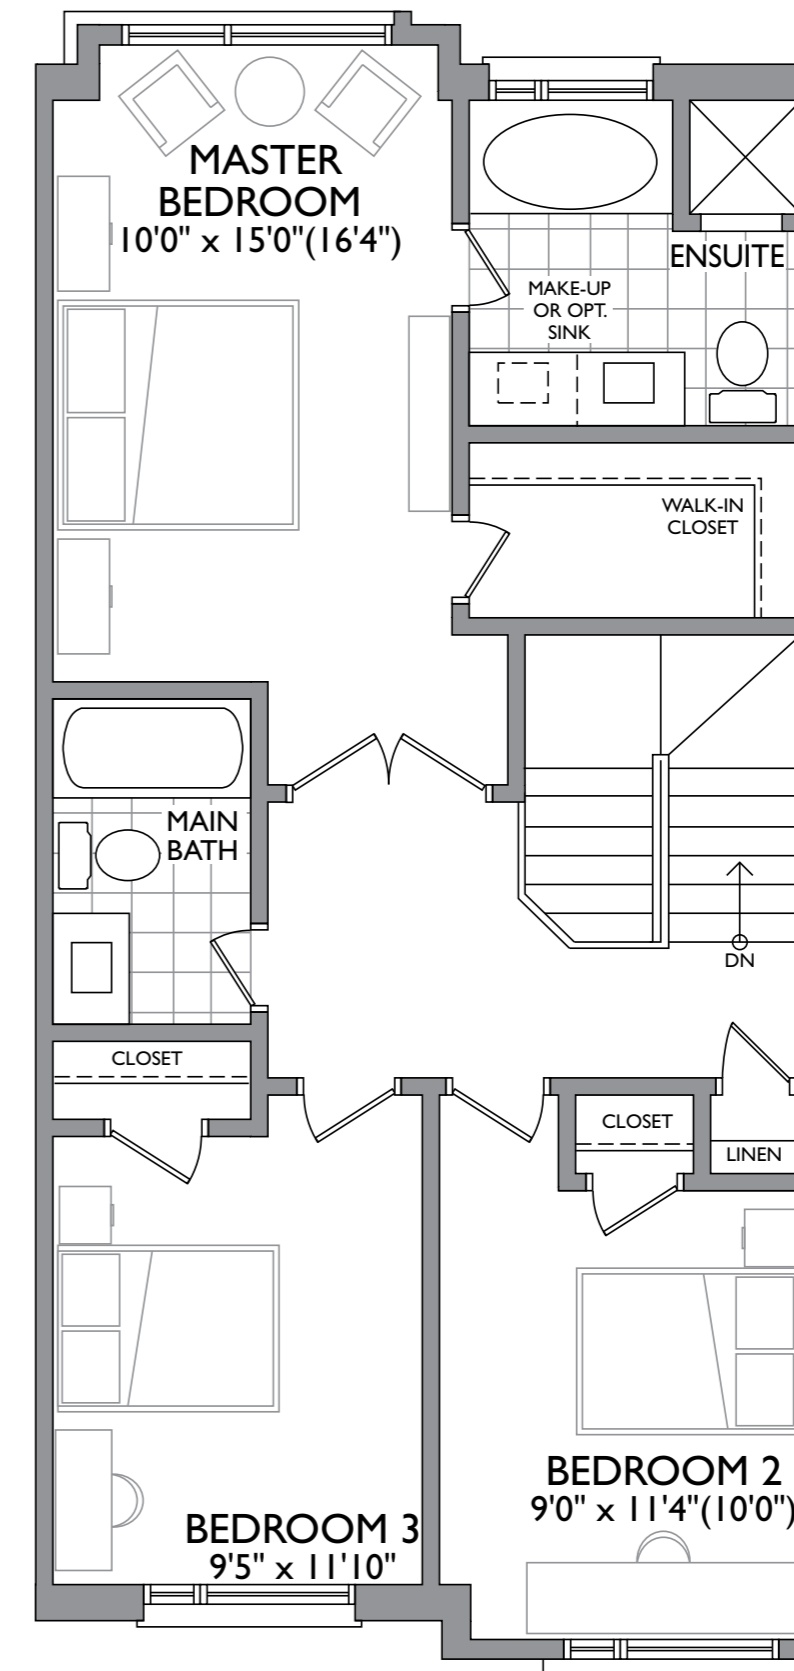

# BAYWATER

2,210 SQ. FT.

ELEV A ELEV B ELEV B ELEV A ELEV B1

FIRST FLOOR

SECOND FLOOR  
ELEV. A

THIRD FLOOR  
ELEV. A

OPT. FIRST FLOOR

BASEMENT  
ELEV. A

## TOWNHOMES

- EASTPORT**  
1910 Sq. Ft.
- NEWPORT**  
2019 Sq. Ft.
- SOUTHPORT**  
2069 Sq. Ft.
- EDGEPORT**  
2155 Sq. Ft.

- BAYFIELD**  
2172 Sq. Ft.
- BAYSHORE**  
2204 Sq. Ft.
- BAYWATER**  
2210 Sq. Ft.
- BAYSIDE**  
2215 Sq. Ft.

## DETACHED - 43 Ft.

- WHARF**  
2692/2720 Sq. Ft.