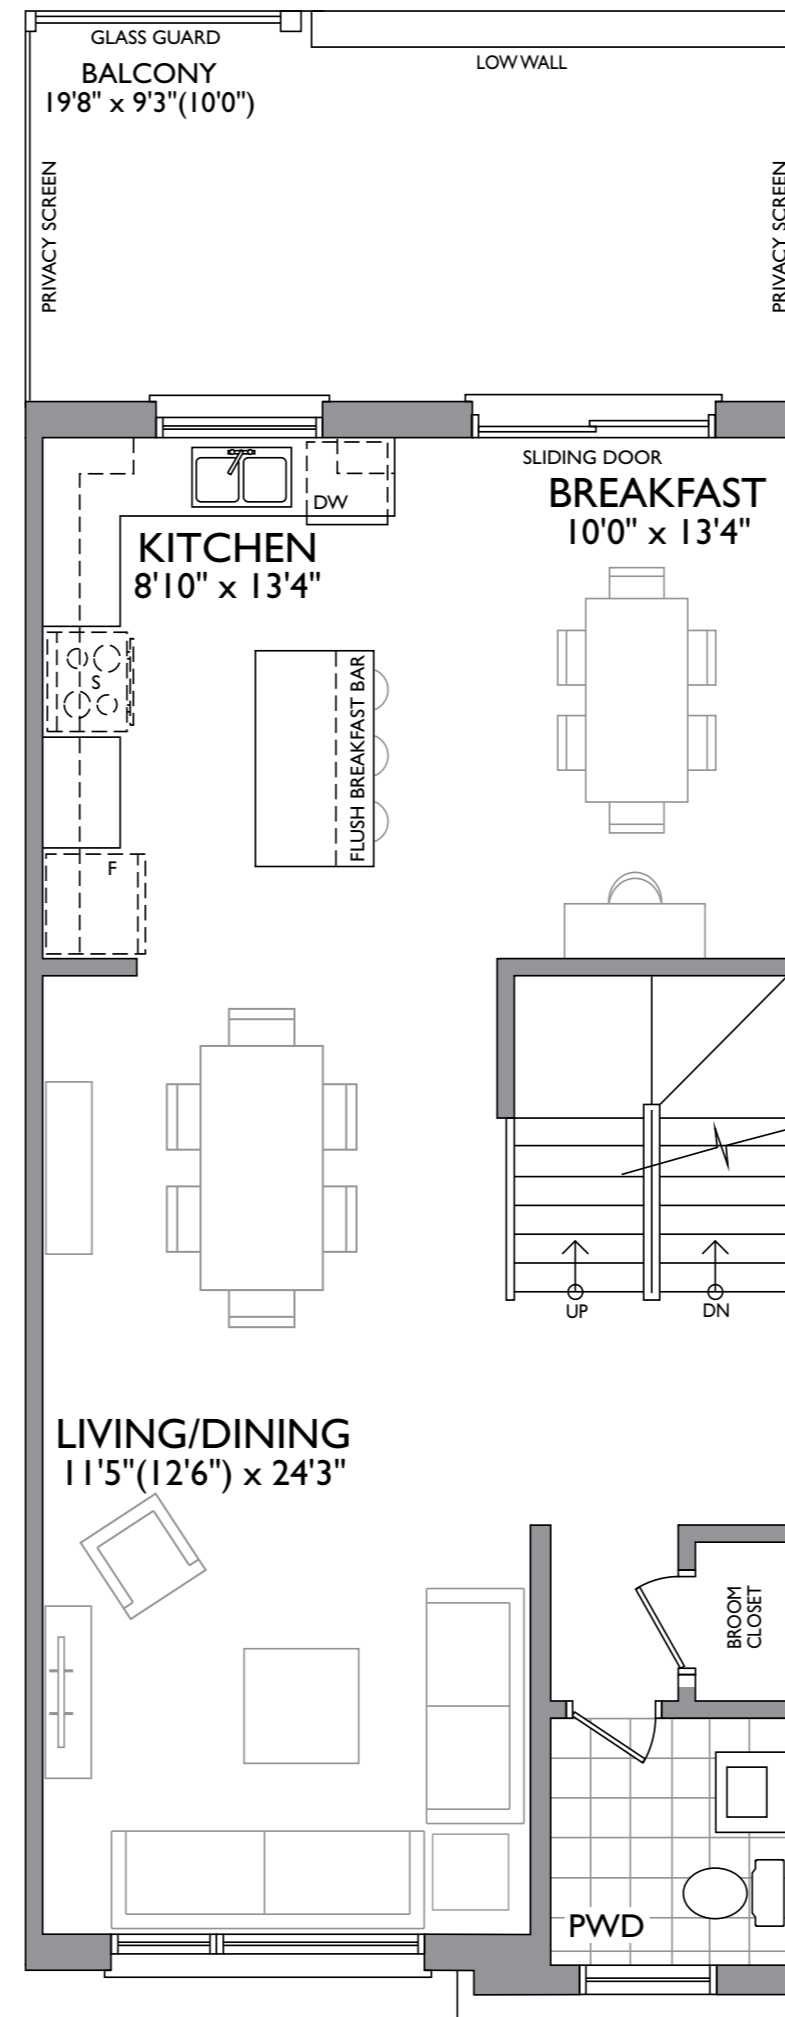

# BAYWATER

2,210 SQ. FT.

ELEV A ELEV B ELEV B ELEV A ELEV B1

FIRST FLOOR

SECOND FLOOR  
ELEV. A

THIRD FLOOR  
ELEV. A

OPT. FIRST FLOOR

BASEMENT  
ELEV. A

## TOWNHOMES

- EASTPORT**  
1910 Sq. Ft.
- NEWPORT**  
2019 Sq. Ft.
- SOUTHPORT**  
2069 Sq. Ft.
- EDGEPORT**  
2155 Sq. Ft.

- BAYFIELD**  
2172 Sq. Ft.
- BAYSHORE**  
2204 Sq. Ft.
- BAYWATER**  
2210 Sq. Ft.
- BAYSIDE**  
2215 Sq. Ft.

## DETACHED - 43 Ft.

- WHARF**  
2692/2720 Sq. Ft.