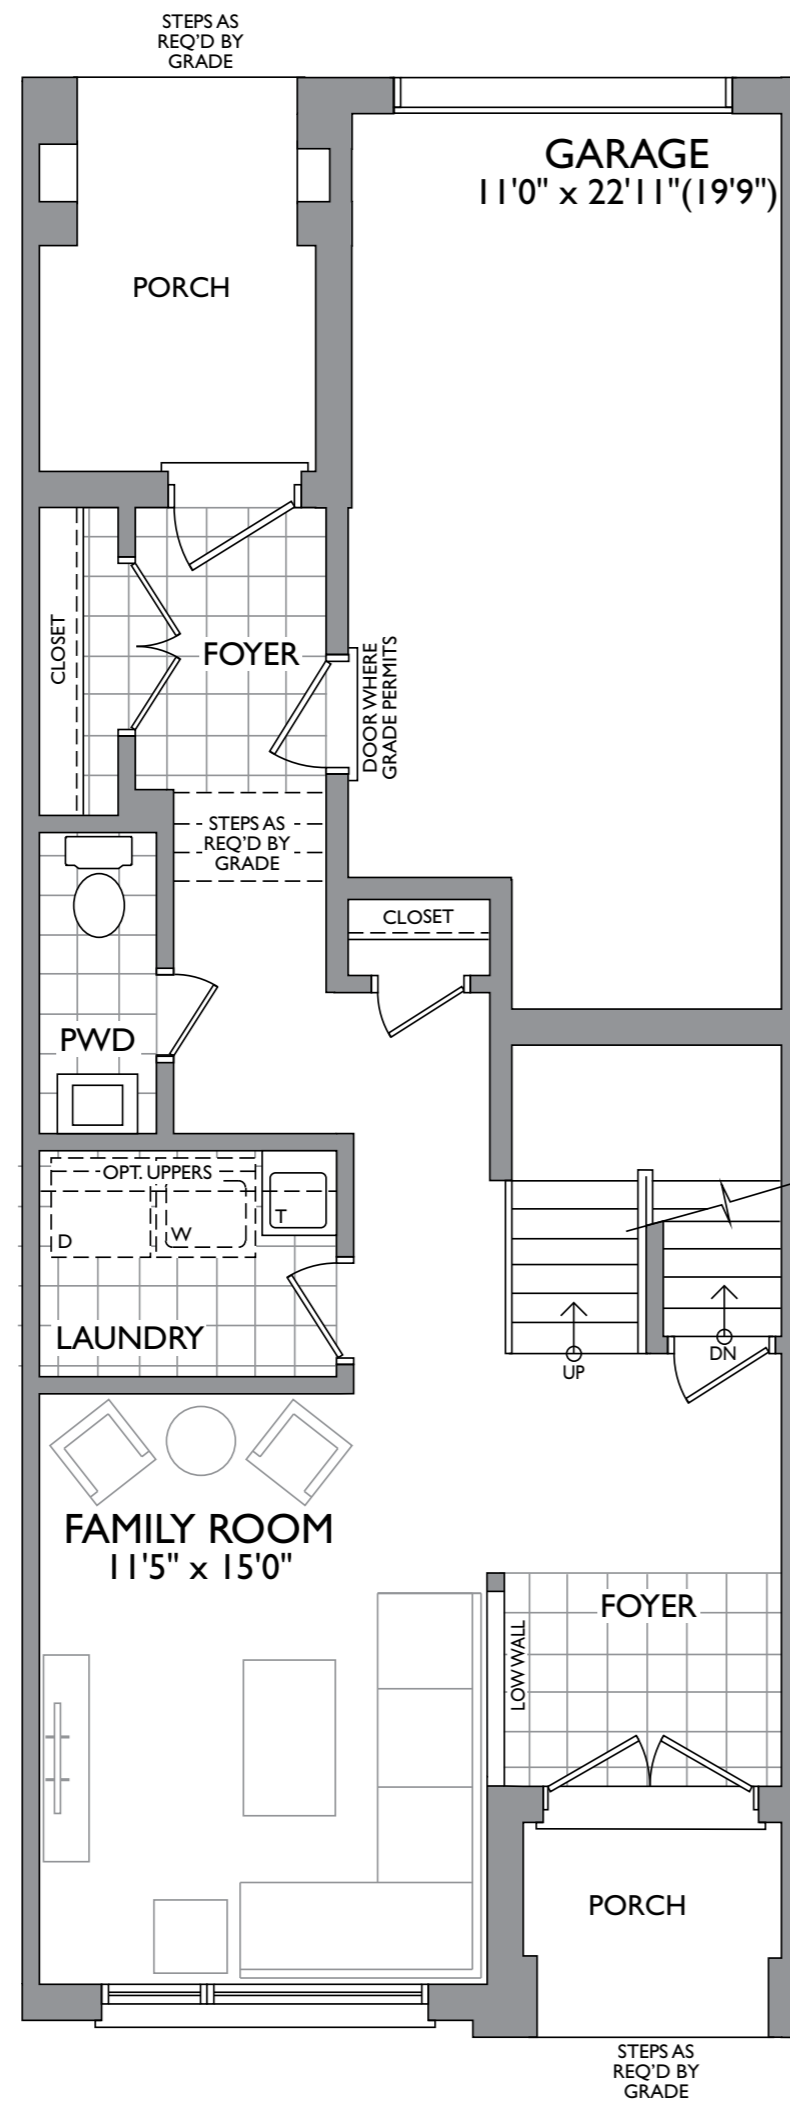

# BAYWATER

2,210 SQ. FT.

ELEV A ELEV B ELEV B ELEV A ELEV B1

FIRST FLOOR

SECOND FLOOR  
ELEV. A

THIRD FLOOR  
ELEV. A

OPT. FIRST FLOOR

BASEMENT  
ELEV. A

## TOWNHOMES

- EASTPORT**  
1910 Sq. Ft.
- NEWPORT**  
2019 Sq. Ft.
- SOUTHPORT**  
2069 Sq. Ft.
- EDGEPORT**  
2155 Sq. Ft.

- BAYFIELD**  
2172 Sq. Ft.
- BAYSHORE**  
2204 Sq. Ft.
- BAYWATER**  
2210 Sq. Ft.
- BAYSIDE**  
2215 Sq. Ft.

## DETACHED - 43 Ft.

- WHARF**  
2692/2720 Sq. Ft.