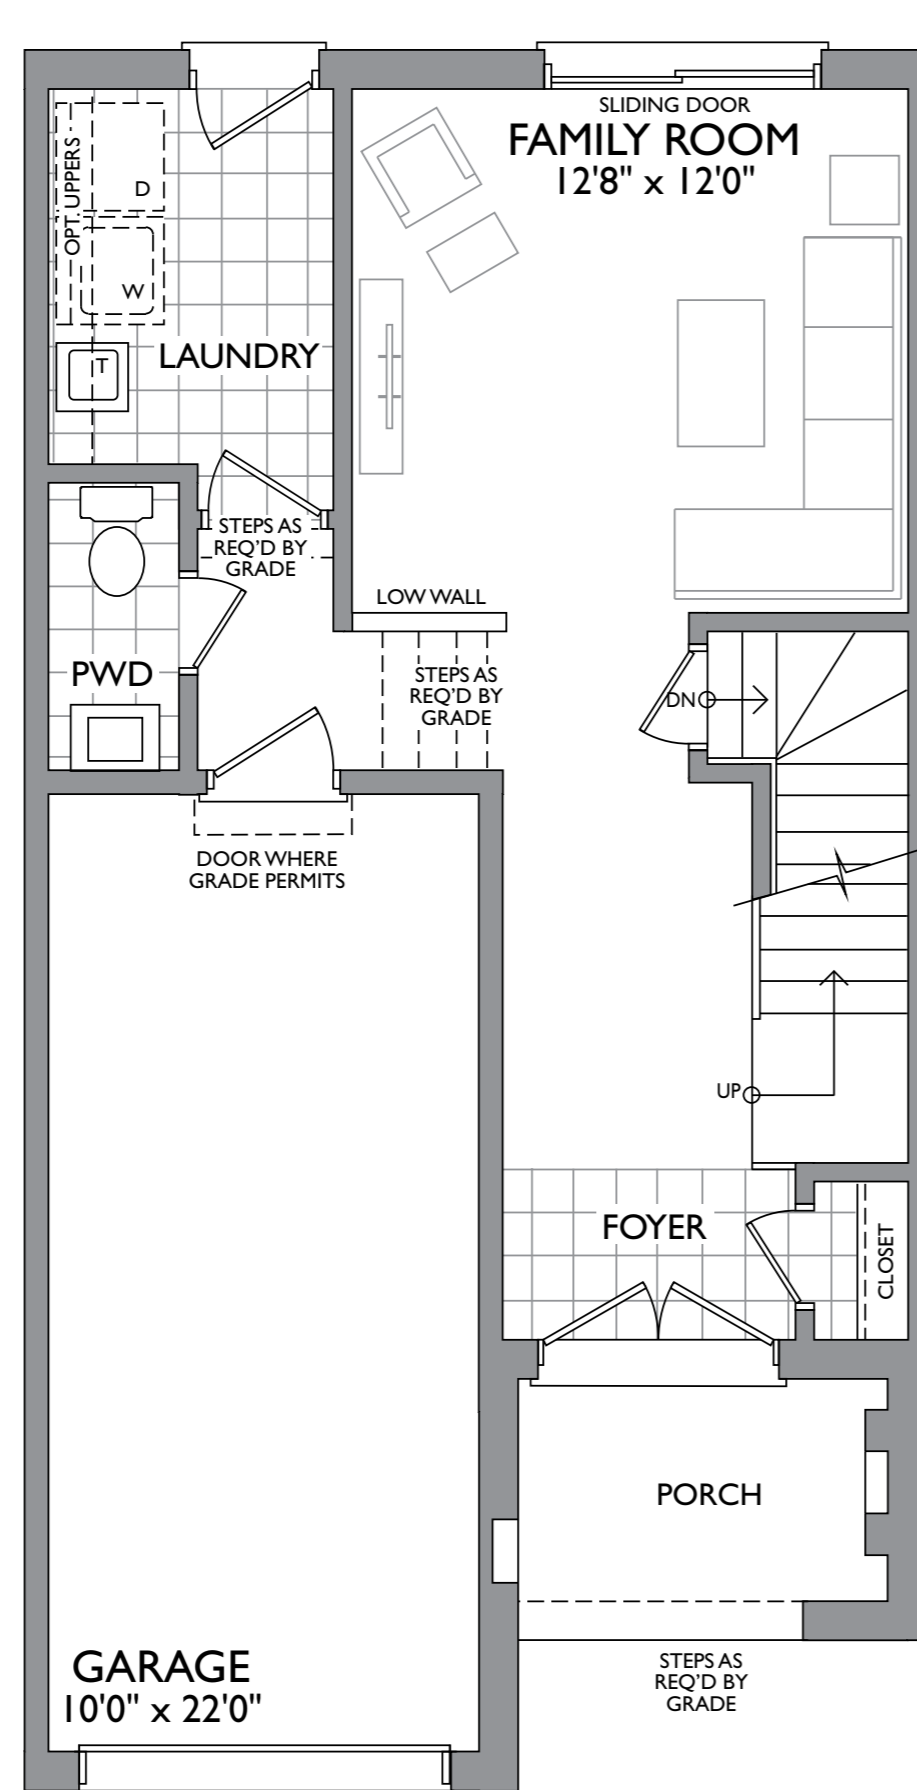

NEWPORT

2,019 SQ. FT.

ELEVATION A

ELEVATION B

FIRST FLOOR

SECOND FLOOR

THIRD FLOOR

OPT. FIRST FLOOR

BASEMENT

TOWNS & SINGLES

TOWNHOMES

- EASTPORT
1910 Sq. Ft.
- NEWPORT
2019 Sq. Ft.
- SOUTHPORT
2069 Sq. Ft.
- EDGEPORT
2155 Sq. Ft.

- BAYFIELD
2172 Sq. Ft.
- BAYSHORE
2204 Sq. Ft.
- BAYWATER
2210 Sq. Ft.
- BAYSIDE
2215 Sq. Ft.

DETACHED - 43 Ft.

- WHARF
2692/2720 Sq. Ft.