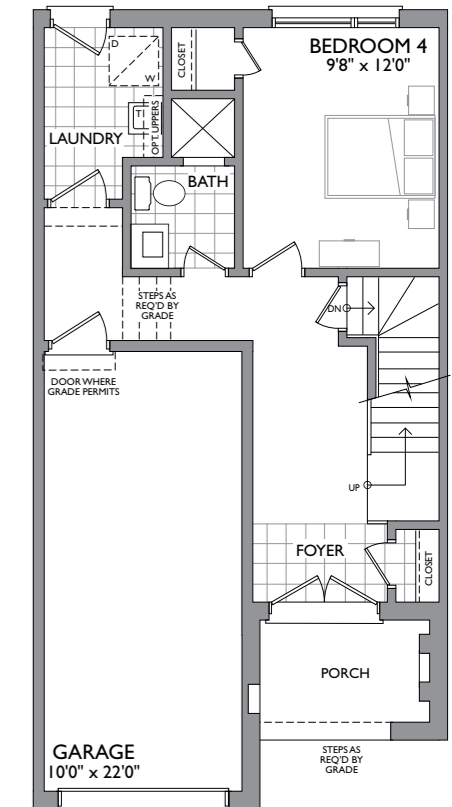

NEWPORT

2,019 SQ. FT.

ELEVATION A

ELEVATION B

FIRST FLOOR

SECOND FLOOR

THIRD FLOOR

OPT. FIRST FLOOR

BASEMENT

TOWNS & SINGLES

TOWNHOMES

- EASTPORT
1910 Sq. Ft.
- NEWPORT
2019 Sq. Ft.
- SOUTHPORT
2069 Sq. Ft.
- EDGEPORT
2155 Sq. Ft.

- BAYFIELD
2172 Sq. Ft.
- BAYSHORE
2204 Sq. Ft.
- BAYWATER
2210 Sq. Ft.
- BAYSIDE
2215 Sq. Ft.

DETACHED - 43 Ft.

- WHARF
2692/2720 Sq. Ft.