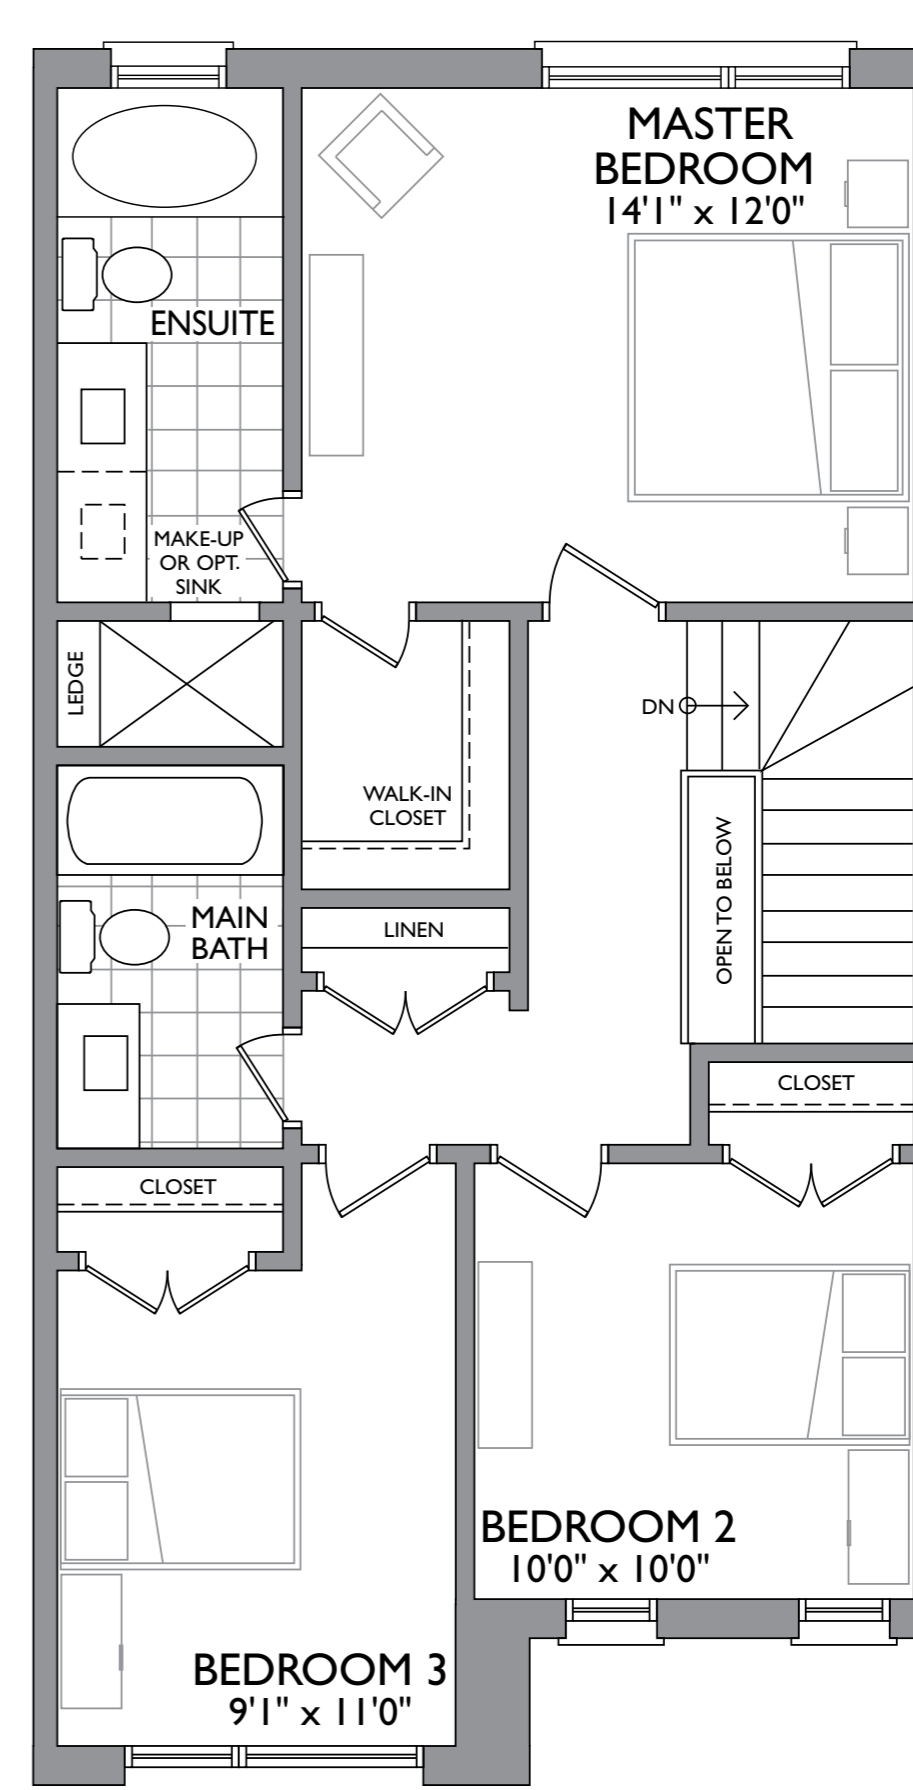

NEWPORT

2,019 SQ. FT.

ELEVATION A

ELEVATION B

FIRST FLOOR

SECOND FLOOR

THIRD FLOOR

OPT. FIRST FLOOR

BASEMENT

TOWNS & SINGLES

TOWNHOMES

- EASTPORT
1910 Sq. Ft.
- NEWPORT
2019 Sq. Ft.
- SOUTHPORT
2069 Sq. Ft.
- EDGEPORT
2155 Sq. Ft.

- BAYFIELD
2172 Sq. Ft.
- BAYSHORE
2204 Sq. Ft.
- BAYWATER
2210 Sq. Ft.
- BAYSIDE
2215 Sq. Ft.

DETACHED - 43 Ft.

- WHARF
2692/2720 Sq. Ft.