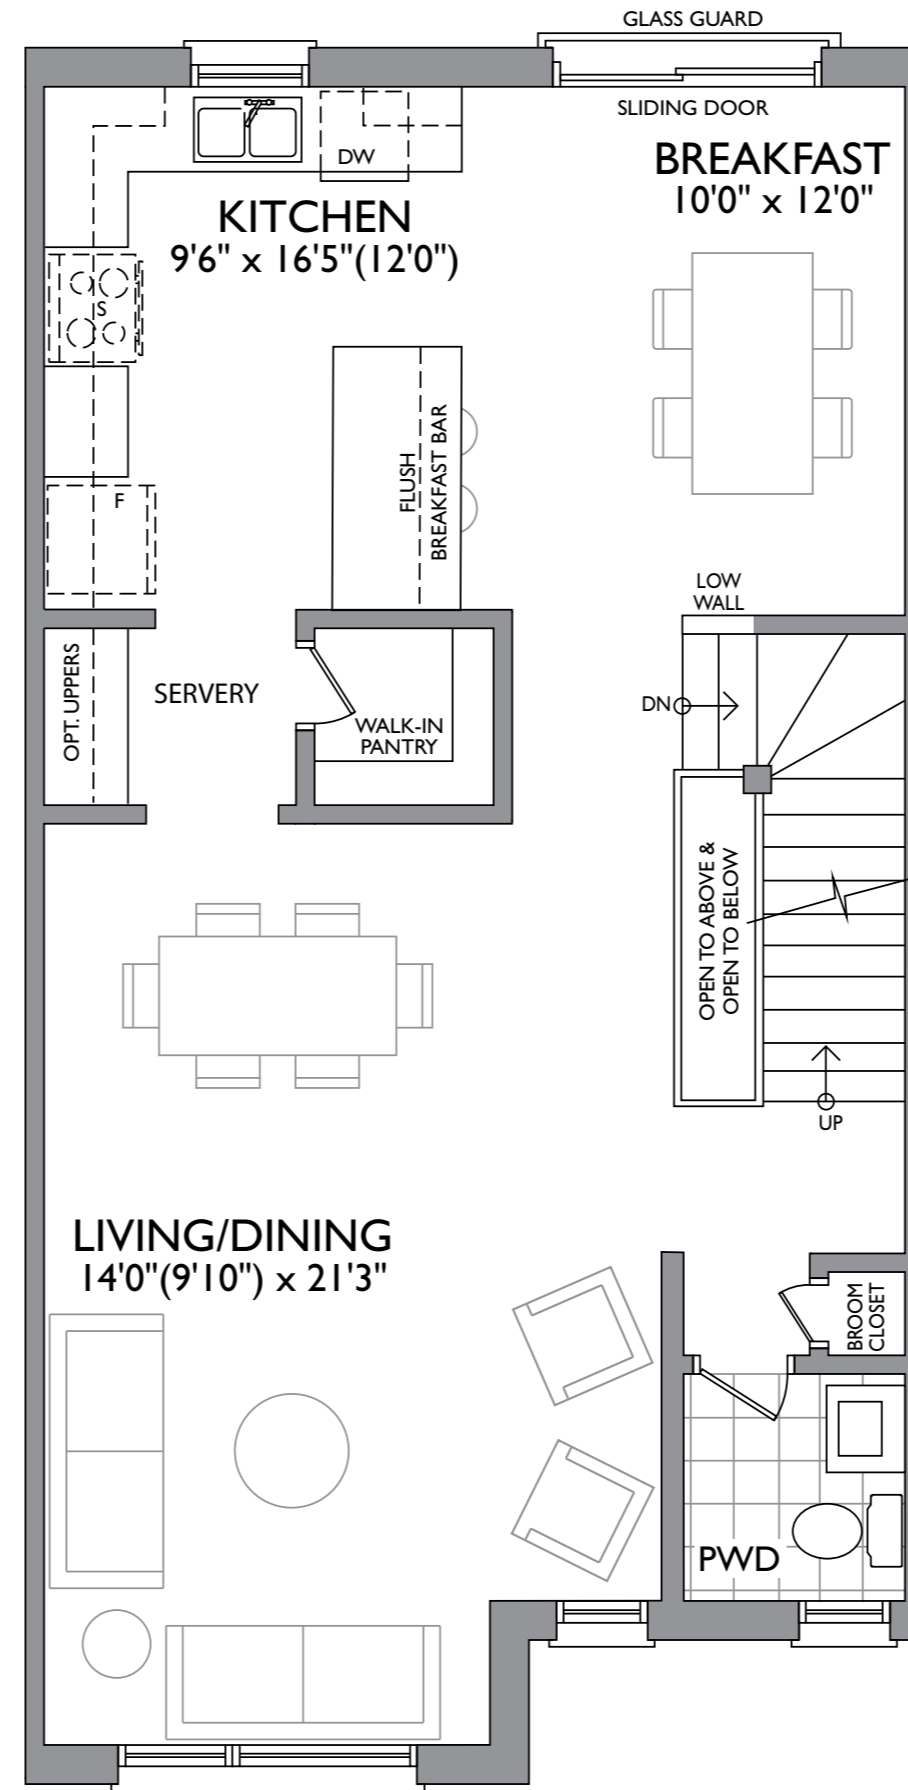

NEWPORT

2,019 SQ. FT.

ELEVATION A

ELEVATION B

FIRST FLOOR

SECOND FLOOR

THIRD FLOOR

OPT. FIRST FLOOR

BASEMENT

TOWNS & SINGLES

TOWNHOMES

- EASTPORT
1910 Sq. Ft.
- NEWPORT
2019 Sq. Ft.
- SOUTHPORT
2069 Sq. Ft.
- EDGEPORT
2155 Sq. Ft.

- BAYFIELD
2172 Sq. Ft.
- BAYSHORE
2204 Sq. Ft.
- BAYWATER
2210 Sq. Ft.
- BAYSIDE
2215 Sq. Ft.

DETACHED - 43 Ft.

- WHARF
2692/2720 Sq. Ft.